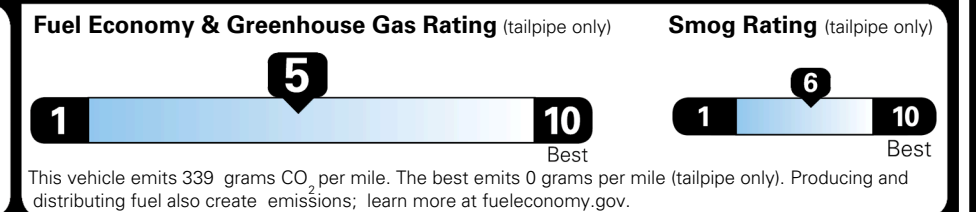

TOTAL ADDITIONAL WEIGHT: 6.6

EPA DOT Fuel Economy and Environment

Gasoline Vehicle

You spend \$1,000 more in fuel costs over 5 years compared to the average new vehicle.

Annual fuel cost \$1,900

Actual results will vary for many reasons, including driving conditions and how you drive and maintain your vehicle. The average new vehicle gets 29 MPG and costs \$8,500 to fuel over 5 years. Cost estimates are based on 15,000 miles per year at \$ 3.30 per gallon. MPGe is miles per gasoline gallon equivalent. Vehicle emissions are a significant cause of climate change and smog.