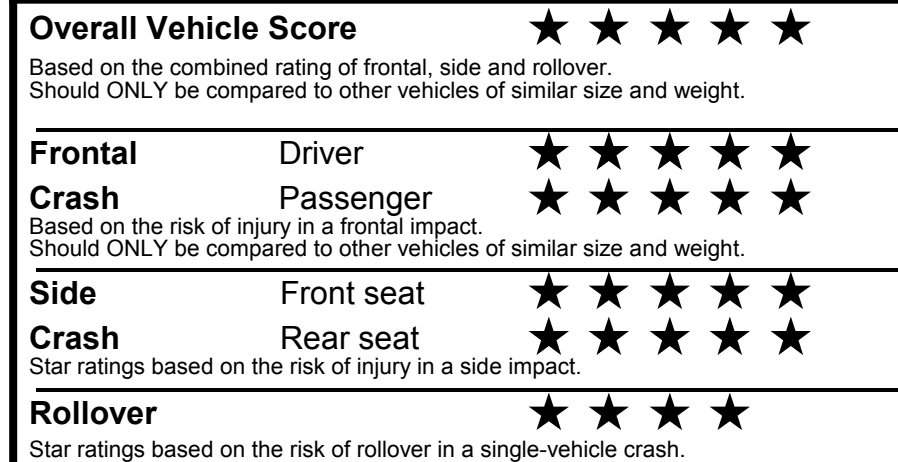

fueleconomy.gov

Calculate personalized estimates and compare vehicles

GOVERNMENT 5-STAR SAFETY RATINGS

Star ratings range from 1 to 5 stars (★★★★★) with 5 being the highest. Source: National Highway Traffic Safety Administration (NHTSA). www.safercar.gov or 1-888-327-4236