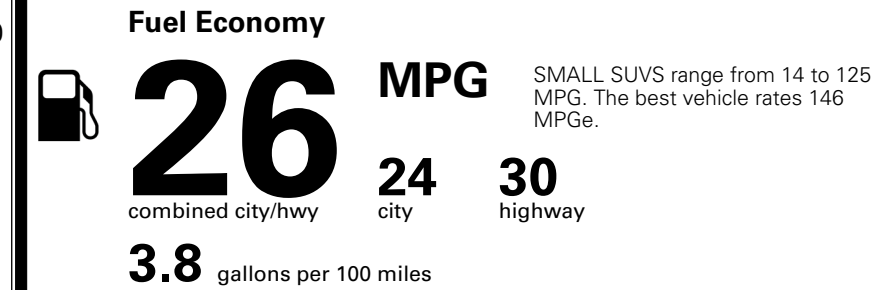

\$200.00

MSRP INCLUDING OPTIONS

\$ 30,790.00

INLAND FREIGHT AND HANDLING

\$ 1,495.00

TOTAL MANUFACTURER'S SUGGESTED RETAIL PRICE ►

\$ 32,285.00

*Additional terms and conditions apply.
 **Kia Connect may be currently unavailable for some Model Year 2022 and newer vehicles sold or purchased in Massachusetts; please see owners.kia.com for more information.
 NOTE: When you purchase this vehicle, Kia America, Inc. collects personal information you provide to the dealership. For information on our collection and use of personal information and your rights, please see our Privacy Policy on www.kia.com.

TOTAL ADDITIONAL WEIGHT: 6.6

EPA DOT Fuel Economy and Environment

Gasoline Vehicle

You spend \$1,000 more in fuel costs over 5 years compared to the average new vehicle.

Annual fuel cost \$1,900

Actual results will vary for many reasons, including driving conditions and how you drive and maintain your vehicle. The average new vehicle gets 29 MPG and costs \$8,500 to fuel over 5 years. Cost estimates are based on 15,000 miles per year at \$ 3.30 per gallon. MPGe is miles per gasoline gallon equivalent. Vehicle emissions are a significant cause of climate change and smog.