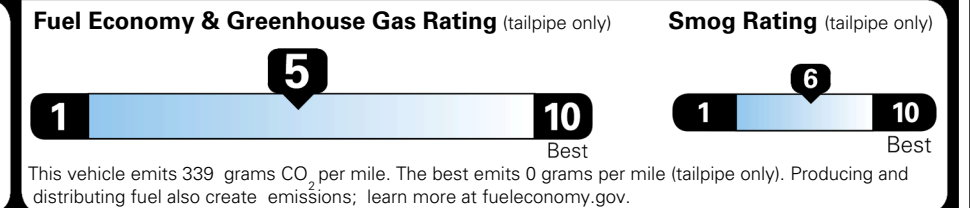

TOTAL ADDITIONAL WEIGHT: 10.4

EPA DOT Fuel Economy and Environment

Gasoline Vehicle

You spend \$1,000 more in fuel costs over 5 years compared to the average new vehicle.

Annual fuel cost \$1,900

Actual results will vary for many reasons, including driving conditions and how you drive and maintain your vehicle. The average new vehicle gets 29 MPG and costs \$8,500 to fuel over 5 years. Cost estimates are based on 15,000 miles per year at \$ 3.30 per gallon. MPGe is miles per gasoline gallon equivalent. Vehicle emissions are a significant cause of climate change and smog.