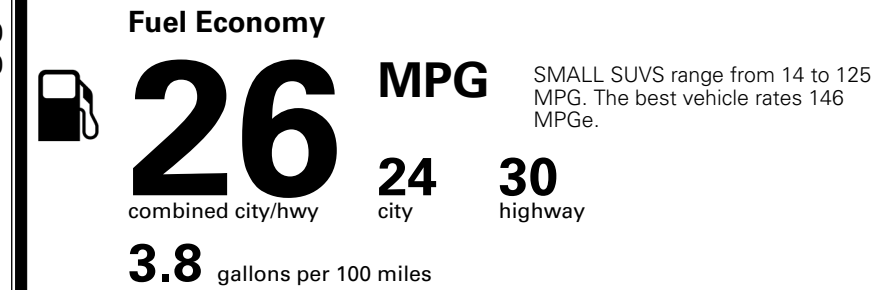

MSRP INCLUDING OPTIONS

\$ 30,900.00

INLAND FREIGHT AND HANDLING

\$ 1,495.00

TOTAL MANUFACTURER'S SUGGESTED RETAIL PRICE ▶

\$ 32,395.00

*Additional terms and conditions apply.
 **Kia Connect may be currently unavailable for some Model Year 2022 and newer vehicles sold or purchased in Massachusetts; please see owners.kia.com for more information.
 NOTE: When you purchase this vehicle, Kia America, Inc. collects personal information you provide to the dealership. For information on our collection and use of personal information and your rights, please see our Privacy Policy on www.kia.com.

TOTAL ADDITIONAL WEIGHT: 10.4

EPA DOT Fuel Economy and Environment

Gasoline Vehicle

You spend \$1,000 more in fuel costs over 5 years compared to the average new vehicle.

Annual fuel cost \$1,900

Actual results will vary for many reasons, including driving conditions and how you drive and maintain your vehicle. The average new vehicle gets 29 MPG and costs \$8,500 to fuel over 5 years. Cost estimates are based on 15,000 miles per year at \$ 3.30 per gallon. MPGe is miles per gasoline gallon equivalent. Vehicle emissions are a significant cause of climate change and smog.