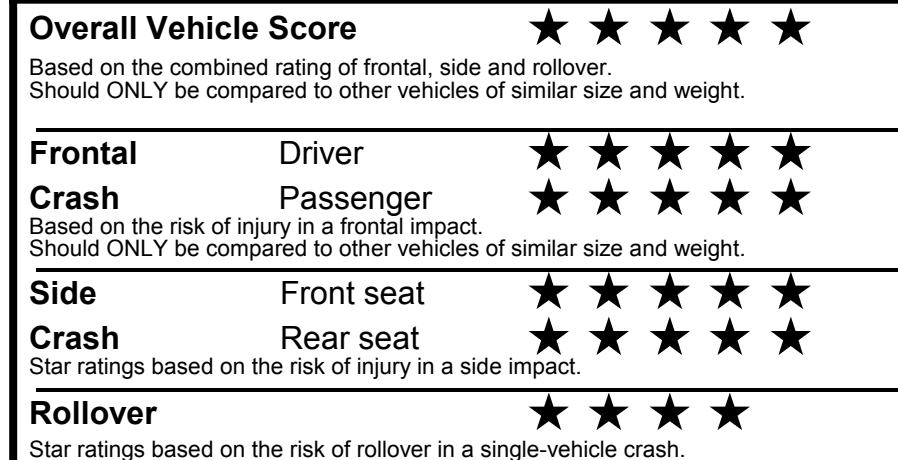

fueleconomy.gov

Calculate personalized estimates and compare vehicles

GOVERNMENT 5-STAR SAFETY RATINGS

Star ratings range from 1 to 5 stars (★★★★★) with 5 being the highest.
 Source: National Highway Traffic Safety Administration (NHTSA).
www.safercar.gov or 1-888-327-4236