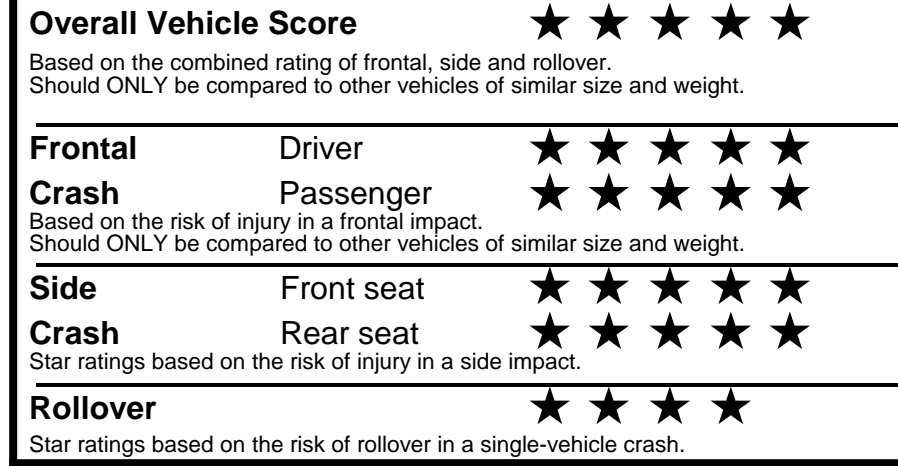

fueleconomy.gov

Calculate personalized estimates and compare vehicles

GOVERNMENT 5-STAR SAFETY RATINGS

PARTS CONTENT INFORMATION

FOR VEHICLES IN THIS CAR LINE U.S./CANADIAN PARTS CONTENT: 55 %

MAJOR SOURCES OF FOREIGN PARTS: KOREA: 30%