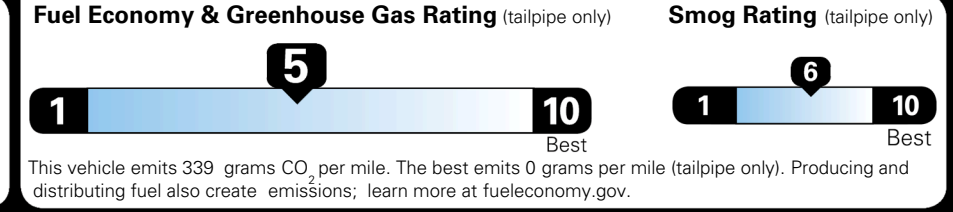

Actual results will vary for many reasons, including driving conditions and how you drive and maintain your vehicle. The average new vehicle gets 29 MPG and costs $8,500 to fuel over 5 years. Cost estimates are based on 15,000 miles per year at $ 3.30 per gallon. MPGe is miles per gasoline gallon equivalent. Vehicle emissions are a significant cause of climate change and smog.

fueleconomy.gov

Calculate personalized estimates and compare vehicles